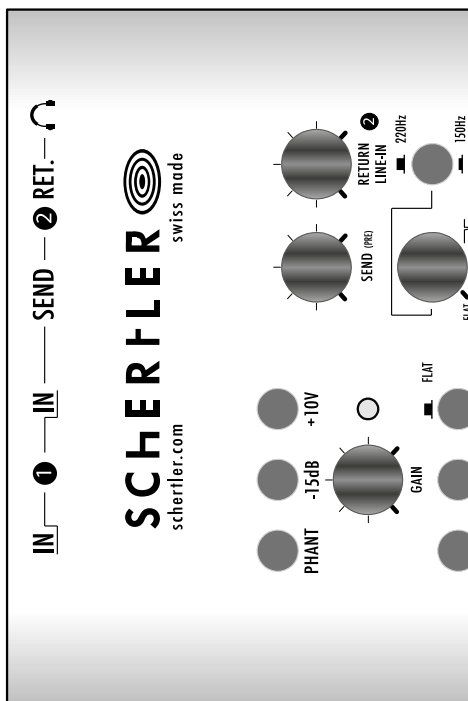

Microphones input
(condenser or dynamic)
or DYN contact microphones