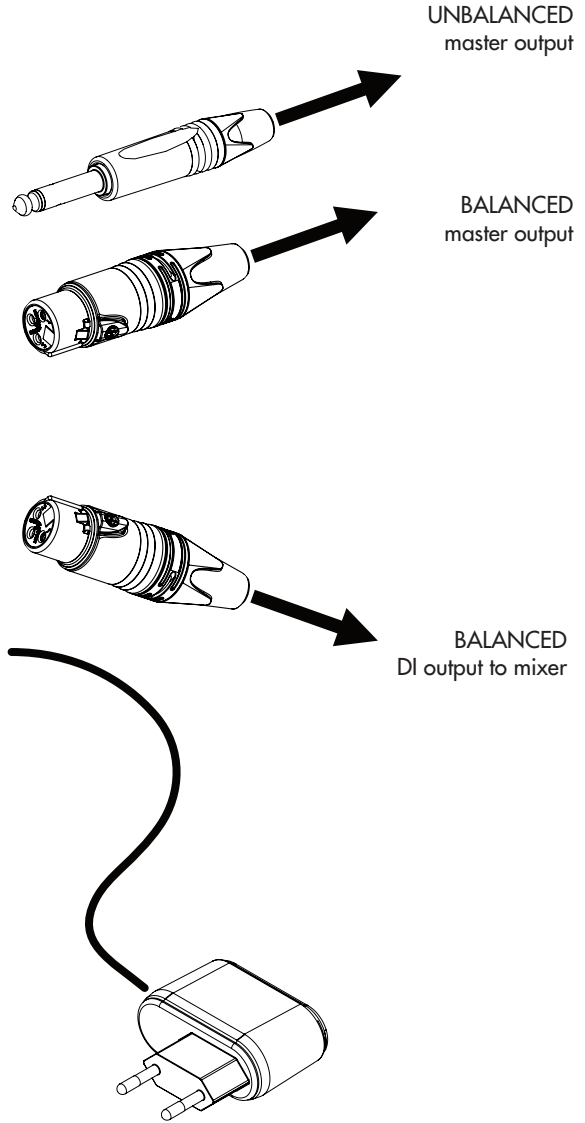

DC 24V DI OUT
POWER SUPPLY

MASTER OUTPUTS
BALANCED UNBALANCED

RELATED PRODUCTS

TEDDY
Stage monitor

ARTHUR
Mixer

DYN P48
contact
microphones

STAT
pickups

PS W 24V
power supply