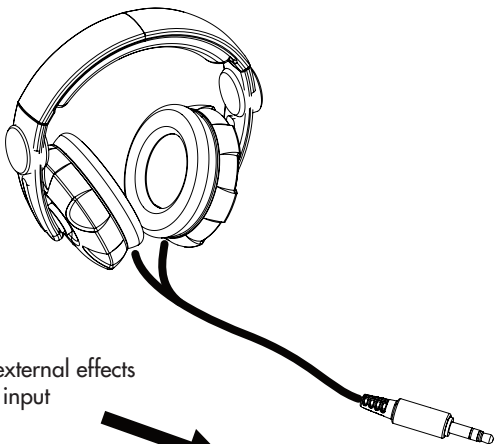

LEVEL SET UP

Start to play (or sing) and turn the GAIN up until the OL red LED starts to blink, from there turn it back down a little. Now open the MASTER between 30% and 50% then finally adjust the CHANNEL VOLUME as needed.

If at first use there is no sound, check that the MUTE

EXTERNAL EFFECTS

You can use external effects in parallel via the SEND and RETURN jack connections

If you want to put the YELLOW at the beginning of an effects chain, simply use the UNBALANCED MASTER output.

WARNING: the ground connection must be provided by the device to which YELLOW is connected. See the USER GUIDE for more info.

USER GUIDE available at www.schertler.com

CONNECTIONS

FROM external effects
or LINE input