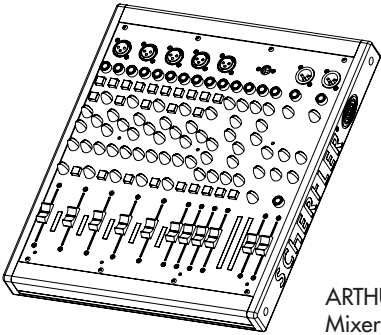

DC 24V DI OUT
POWER SUPPLY

MASTER OUTPUTS
BALANCED UNBALANCED

RELATED PRODUCTS

TEDDY
Stage monitor

ARTHUR
Mixer

DYN P48
contact
microphones

STAT
pickups

PS W 24V
power supply