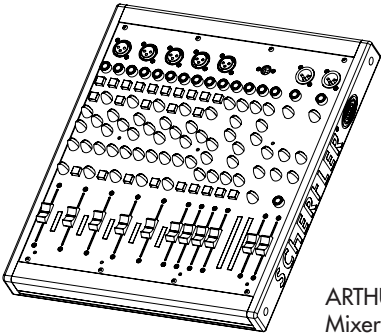

FLAT

LOW MID

CONNECTIONS

RELATED PRODUCTS

TEDDY
Stage monitor

ARTHUR
Mixer

DYN P48
contact
microphones

STAT
pickups