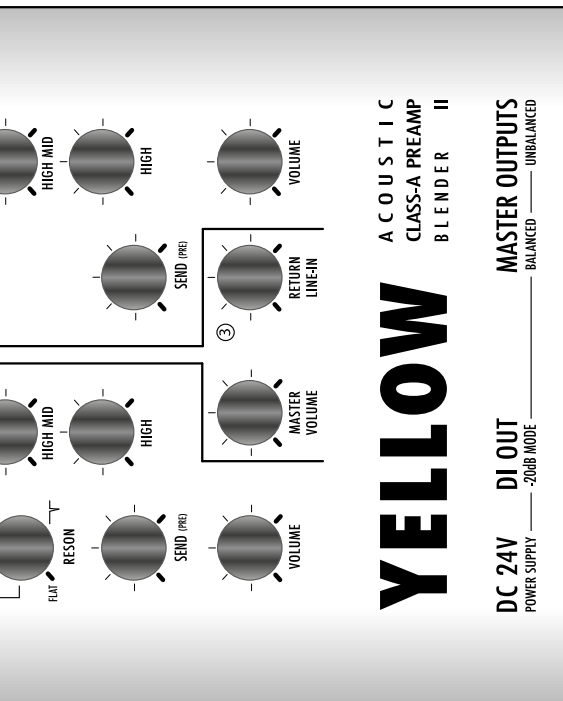

FLAT

LOW MID

CONNECTIONS

RELATED PRODUCTS

TEDDY
Stage monitor

ARTHUR
Mixer

DYN P48
contact
microphones

STAT
pickups