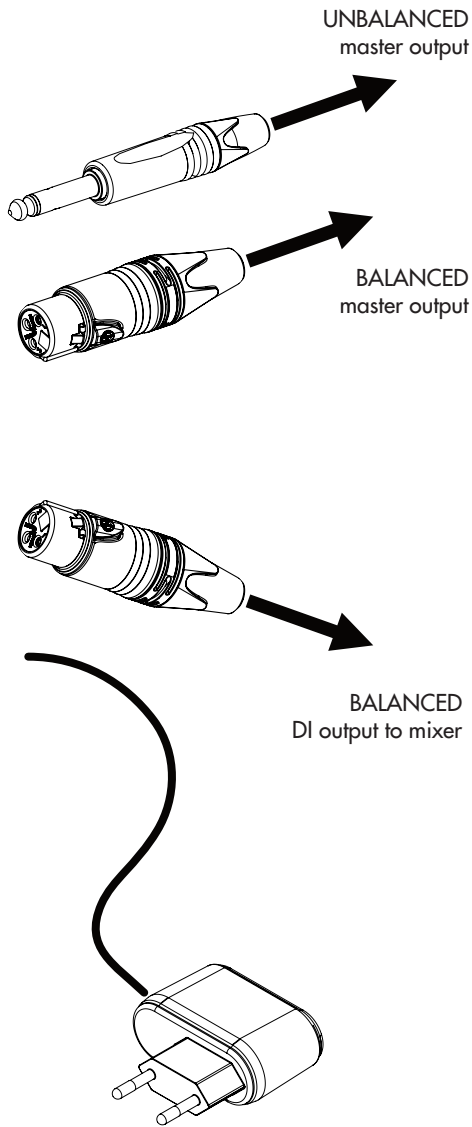

FLAT

LOW MID

CONNECTIONS

RELATED PRODUCTS

TEDDY
Stage monitor

ARTHUR
Mixer

DYN P48
contact
microphones

STAT
pickups