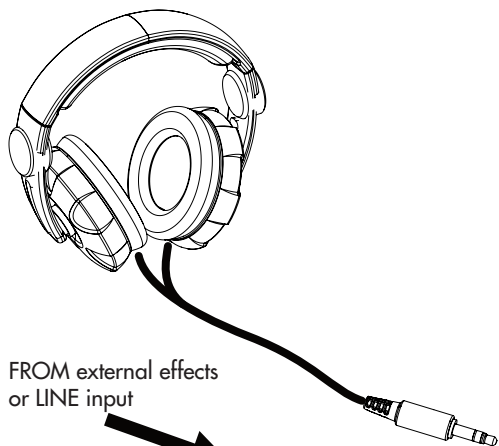

as needed.

EXTERNAL EFFECTS

You can use external effects in parallel to both channels via the SEND and RETURN connections and independently set the amount of signal to send for each channel.

If you want to put the YELLOW at the beginning of an effects chain, simply use the UNBALANCED MASTER output.

WARNING: the ground connection must be provided by the device to which YELLOW BLENDER is connected. See the USER GUIDE for more info.

USER GUIDE available at www.schertler.com

CONNECTIONS

FROM external effects
or LINE input